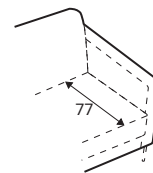

Westin SB

Westin SB

Comfort

Extra dimensions

Legs

Depth of seat

P03, Black

W36,
Black, White oak,
Smoked oak

Sofa-bed

Furniture features in symbols

- Seat cushions are fixed to the frame.

- Fabric

- Removable cover for loose cushions.
(For maintenance please check fabric information.)

GRAFU reserves the right to change construction of products and components used due to improving durability of product and customer satisfaction without any further notice. Upholstered furniture is handmade using soft materials there fore measurements may vary up to +/- 3cm. Slight colour variations may occur between production batches. For technological reasons variations in color shades are acceptable.