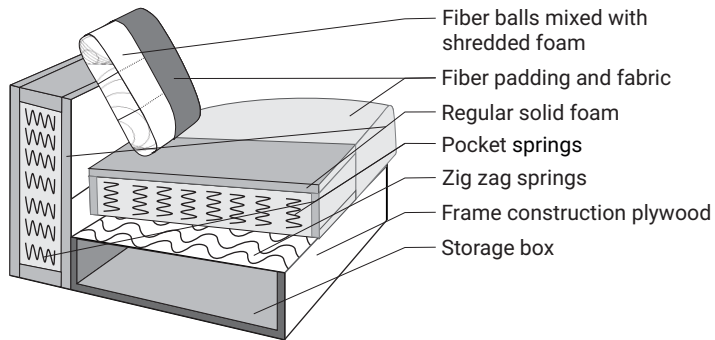

Westin SB

Westin SB

Comfort

Extra dimensions

Legs

Depth of seat

P03, Black

W36,
Black, White oak,
Smoked oak

Sofa-bed

Furniture features in symbols

- Seat cushions are fixed to the frame.

- Fabric

- Removable cover for loose cushions.
(For maintenance please check fabric information.)

GRAFU reserves the right to change construction of products and components used due to improving durability of product and customer satisfaction without any further notice. Upholstered furniture is handmade using soft materials there fore measurements may vary up to +/- 3cm. Slight colour variations may occur between production batches. For technological reasons variations in color shades are acceptable.